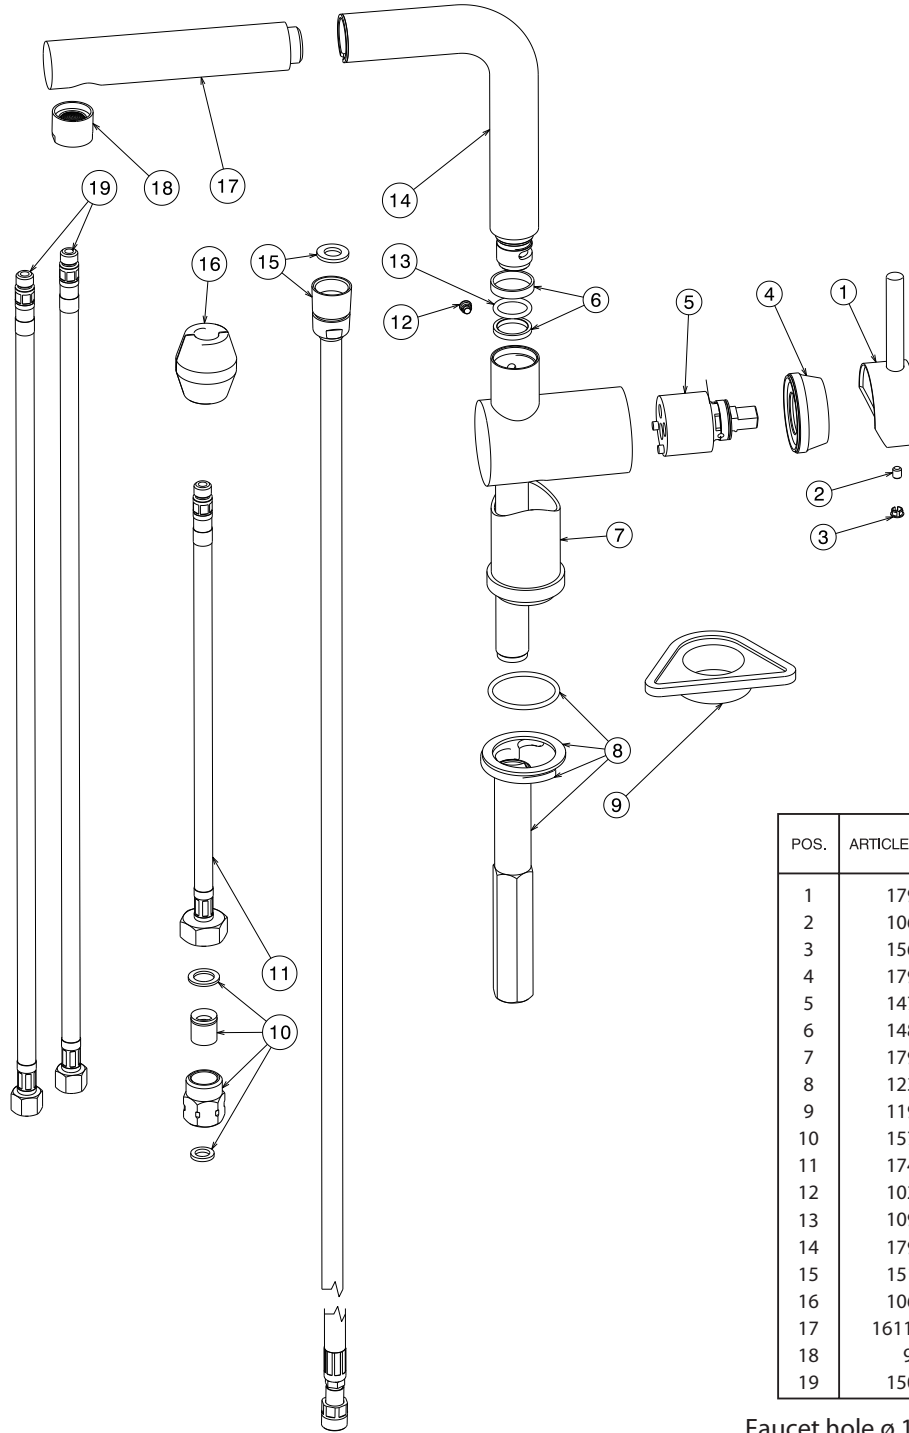

### FEATURES

- AB1953 compliant
- Single function stream only pull-out
- Solid brass body
- Ceramic disc cartridges
- Color coded hot & cold supply lines
- Durable spiral flexible pull-out spray hose
- Maximum 2.2 GPM flow rate
- Installation in a 1-3/8" hole

### JOB INFORMATION

Job Name: \_\_\_\_\_

Contact: \_\_\_\_\_

Date Specified: \_\_\_\_\_

Specifier: \_\_\_\_\_

Contractor: \_\_\_\_\_

Model 44199 shown

### NOMINAL DIMENSIONS

REACH	SPOUT HEIGHT	FAUCET HEIGHT
8-5/8"	9-13/16"	11-1/8"

**BLANCO AMERICA**  
800.451.5782  
www.blancoamerica.com

POS.	ARTICLE CODE N.
1	17920
2	10698
3	15652
4	17925
5	14720
6	14801
7	17917
8	12387
9	11953
10	15752
11	17453
12	10235
13	10951
14	17922
15	15102
16	10618
17	16113BC
18	92
19	15007

Faucet hole  $\varnothing$  1-3/8"