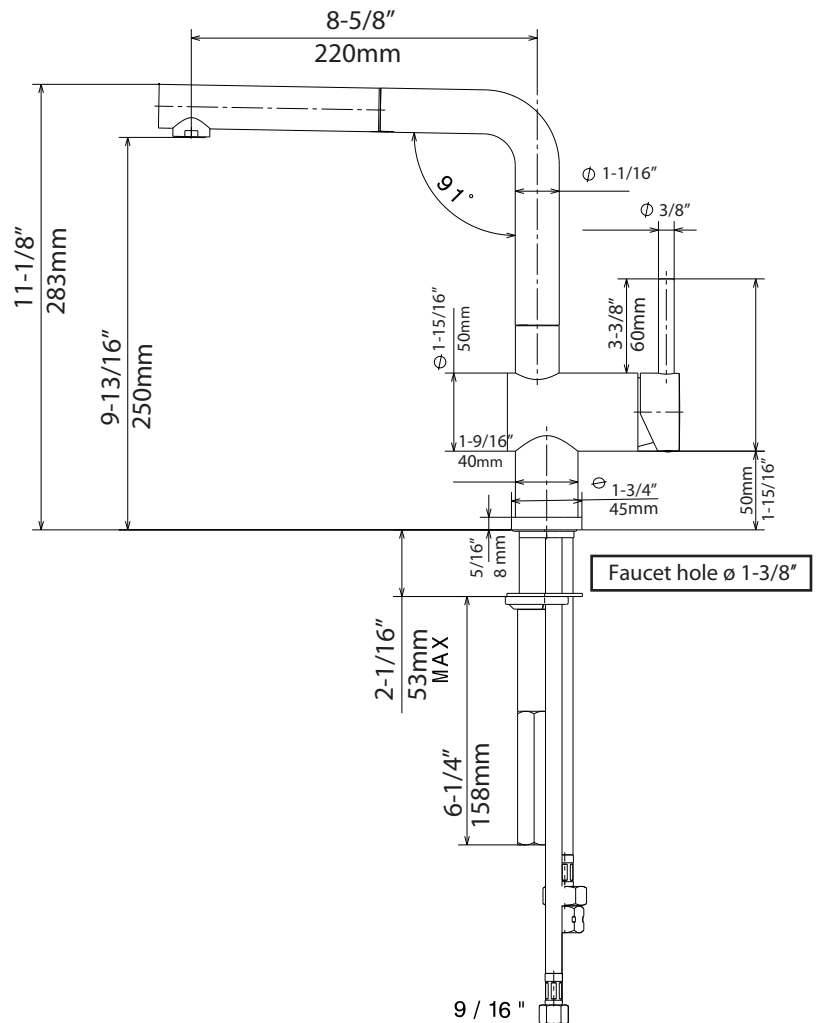

### FEATURES

- AB1953 compliant
- Single function stream only pull-out
- Solid brass body
- Ceramic disc cartridges
- Color coded hot & cold supply lines
- Durable spiral flexible pull-out spray hose
- Maximum 2.2 GPM flow rate
- Installation in a 1-3/8" hole

### NOMINAL DIMENSIONS

REACH	SPOUT HEIGHT	FAUCET HEIGHT
8-5/8"	9-13/16"	11-1/8"

**BLANCO AMERICA**  
800.451.5782  
www.blancoamerica.com

POS.	ARTICLE CODE N.
1	17920
2	10698
3	15652
4	17925
5	14720
6	14801
7	17917
8	12387
9	11953
10	15752
11	17453
12	10235
13	10951
14	17922
15	15102
16	10618
17	16113BC
18	92
19	15007

Faucet hole  $\varnothing$  1-3/8"