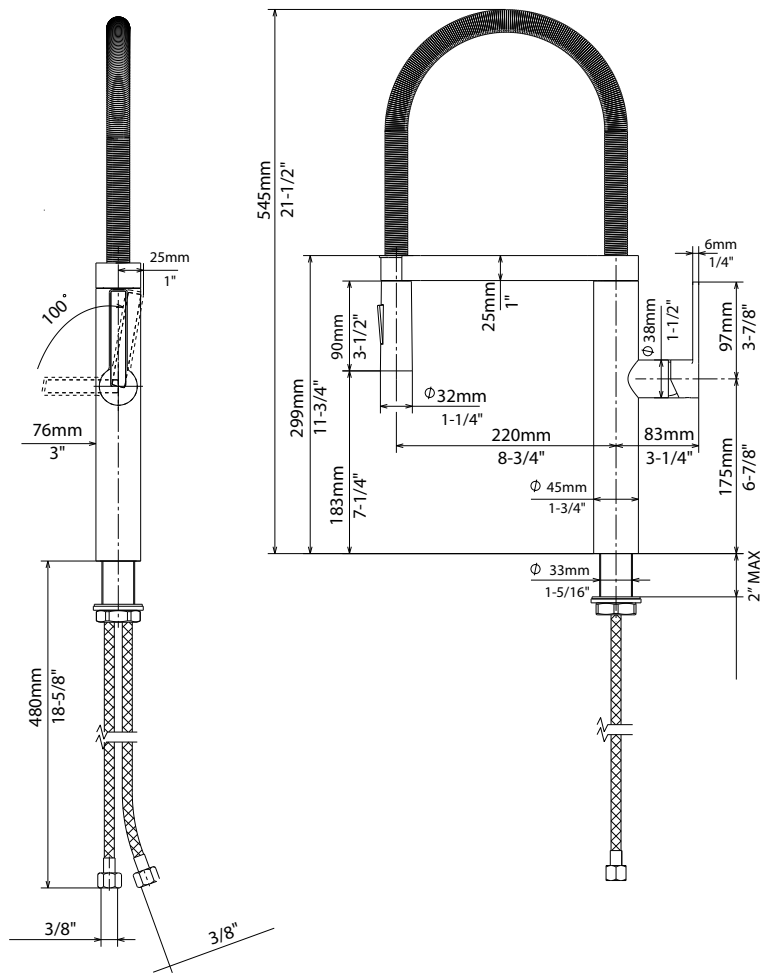

FEATURED MODEL

441332 CULINA Semi-Professional SATIN NICKEL

ADDITIONAL MODELS

441331 CULINA Semi-Professional CHROME

reddot design award
 product design

FEATURES

- 2011 RED DOT Award Winning Design.
- AB1953 Compliant under NSF Annex G certification.
- A gracefully flexible steel spring spout provides maximum free range.
- The streamlined closed coil is also easier to keep clean.
- Quick release magnetic hand spray is easy to use and effortlessly snaps back to their original position just by holding the spout near the magnetic feature.
- Dual spray feature on hand spray.
- Easy to clean rubber nubbins on spray head make it easy to clean calcium and lime deposits with your finger.
- Solid brass construction
- Ceramic disc cartridge
- 2.2 GPM Rate
- Installation in a 1-3/8" hole
- Limited Lifetime Warranty

JOB INFORMATION

Job Name: _____
 Contact: _____
 Date Specified: _____
 Specifier: _____
 Contractor: _____

NOMINAL DIMENSIONS
MODEL: 441332
REACH: 8-5/8"
SPOUT HEIGHT: 7-1/2"
FAUCET HEIGHT: 22"

Diagram #	Description	Part #
1	Chrome Lever Handle	441342
1	Satin Nickel Lever Handle	441343
4	Cartridge Locknut Chrome	441344
4	Cartridge Locknut Satin Nickel	441345
5	Cartridge	441346
6.7	Chrome Cover and Screw	441347
6.7	Satin Nickel Cover and Screw	441348
8.9	O-Ring Kit	441349
10.11	Docking Arm w/magnet Chrome	441386
10.11	Docking Arm w/magnet Satin Nickel	441387
12.13.14	Spray Hose Assembly	441350
15.16.17	Coil Assembly	441351
18.19	Chrome Spray Head	441352
18.19	Satin Nickel Spray Head	441353
19.20	Aerator and Tool	441354
23.24	Mounting Hardware	441355