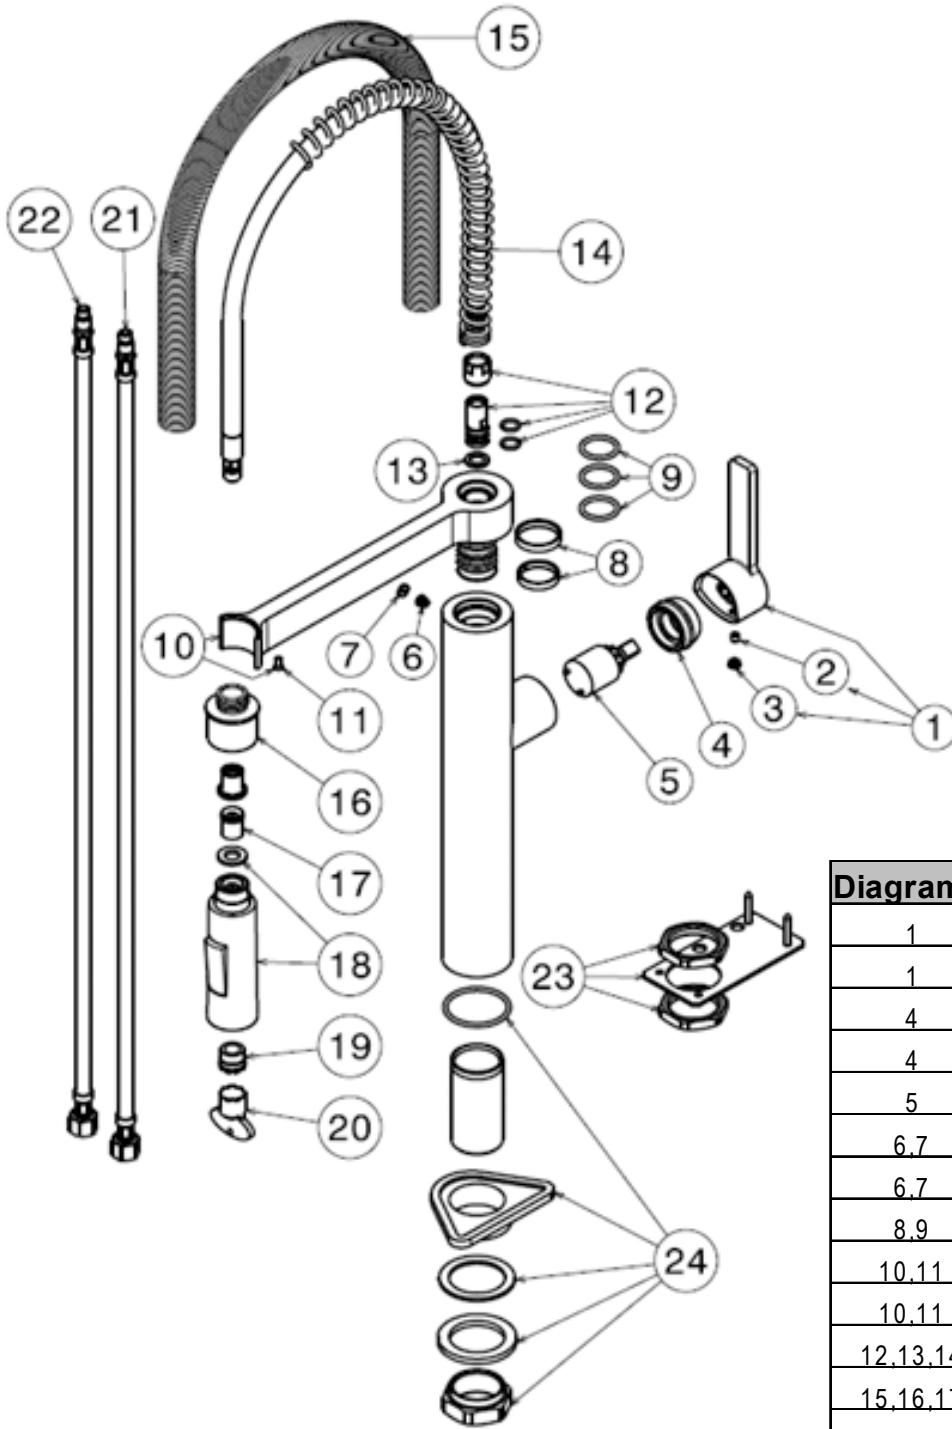

FEATURED MODEL

441332 CULINA Semi-Professional SATIN NICKEL

ADDITIONAL MODELS

441331 CULINA Semi-Professional CHROME

reddot design award
 product design

FEATURES

- 2011 RED DOT Award Winning Design.
- AB1953 Compliant under NSF Annex G certification.
- A gracefully flexible steel spring spout provides maximum free range.
- The streamlined closed coil is also easier to keep clean.
- Quick release magnetic hand spray is easy to use and effortlessly snaps back to their original position just by holding the spout near the magnetic feature.
- Dual spray feature on hand spray.
- Easy to clean rubber nubbins on spray head make it easy to clean calcium and lime deposits with your finger.
- Solid brass construction
- Ceramic disc cartridge
- 2.2 GPM Rate
- Installation in a 1-3/8" hole
- Limited Lifetime Warranty

JOB INFORMATION

Job Name: _____
 Contact: _____
 Date Specified: _____
 Specifier: _____
 Contractor: _____

NOMINAL DIMENSIONS
MODEL: 441332
REACH: 8-5/8"
SPOUT HEIGHT: 7-1/2"
FAUCET HEIGHT: 22"

Diagram #	Description	Part #
1	Chrome Lever Handle	441342
1	Satin Nickel Lever Handle	441343
4	Cartridge Locknut Chrome	441344
4	Cartridge Locknut Satin Nickel	441345
5	Cartridge	441346
6.7	Chrome Cover and Screw	441347
6.7	Satin Nickel Cover and Screw	441348
8.9	O-Ring Kit	441349
10.11	Docking Arm w/magnet Chrome	441386
10.11	Docking Arm w/magnet Satin Nickel	441387
12.13.14	Spray Hose Assembly	441350
15.16.17	Coil Assembly	441351
18.19	Chrome Spray Head	441352
18.19	Satin Nickel Spray Head	441353
19.20	Aerator and Tool	441354
23.24	Mounting Hardware	441355