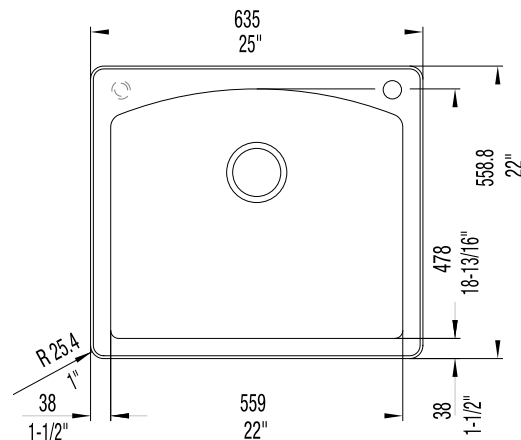

PRODUCT SPECIFICATION

Drop-In/Undermount sink to be single bowl design, 25" in length and 22" in front-to-back depth. Sink to be made from Silgranit® hard composite material. Sink to feature rear drain placement and straight bowl sides with 5/8" cutout corner radius. Sink to be Blanco (Check one)

- Model 511-610 Model 511-611
 Model 511-612 Model 511-613
 Model 511-618

with bowl depth of 10". Additional knockout hole locations: _____.

- Biscuit 511-610
- White 511-611
- Anthracite 511-612
- Metallic Gray 511-613
- Café Brown 511-618

MODEL 511-611 Shown

NOMINAL DIMENSIONS

OVERALL	CUTOUT SIZE	BOWL DEPTH	DRAIN DIAMETER
25 x 22	24-1/4 x 21-1/4	10	3-1/2

DXF cutout templates (Undermount and Drop-In versions) available on our web site.

JOB INFORMATION