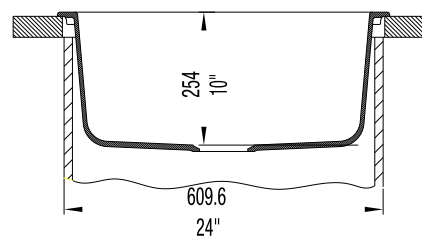

PRODUCT SPECIFICATION

Drop-In/Undermount sink to be single bowl design, 25" in length and 22" in front-to-back depth. Sink to be made from Silgranit® hard composite material. Sink to feature rear drain placement and straight bowl sides with 5/8" cutout corner radius. Sink to be Blanco (Check one)

- Model 511-610 Model 511-611
 Model 511-612 Model 511-613
 Model 511-618

with bowl depth of 10". Additional knockout hole locations: _____.

- Biscuit 511-610
- White 511-611
- Anthracite 511-612
- Metallic Gray 511-613
- Café Brown 511-618

MODEL 511-611 Shown

NOMINAL DIMENSIONS

OVERALL	CUTOUT SIZE	BOWL DEPTH	DRAIN DIAMETER
25 x 22	24-1/4 x 21-1/4	10	3-1/2

DXF cutout templates (Undermount and Drop-In versions) available on our web site.

JOB INFORMATION